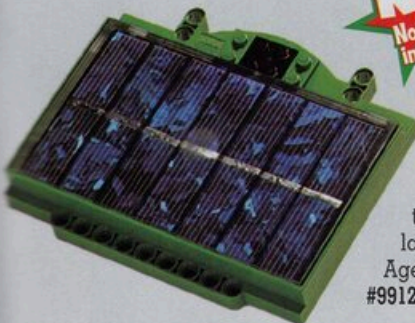

Limited Quantities! Order now!

J. #9756 Rotation Sensor
 Ages 12+. 1 piece. \$14.99

NEW! Not available in any store

K. Convert energy from the sun...

...or an incandescent light to give power to your creations! Or store the energy in the #9916 Capacitor for later use! Measures 4 1/4" x 3 3/4".
 Ages 12+. 1 piece.
 #9912 Solar Cell \$35.00